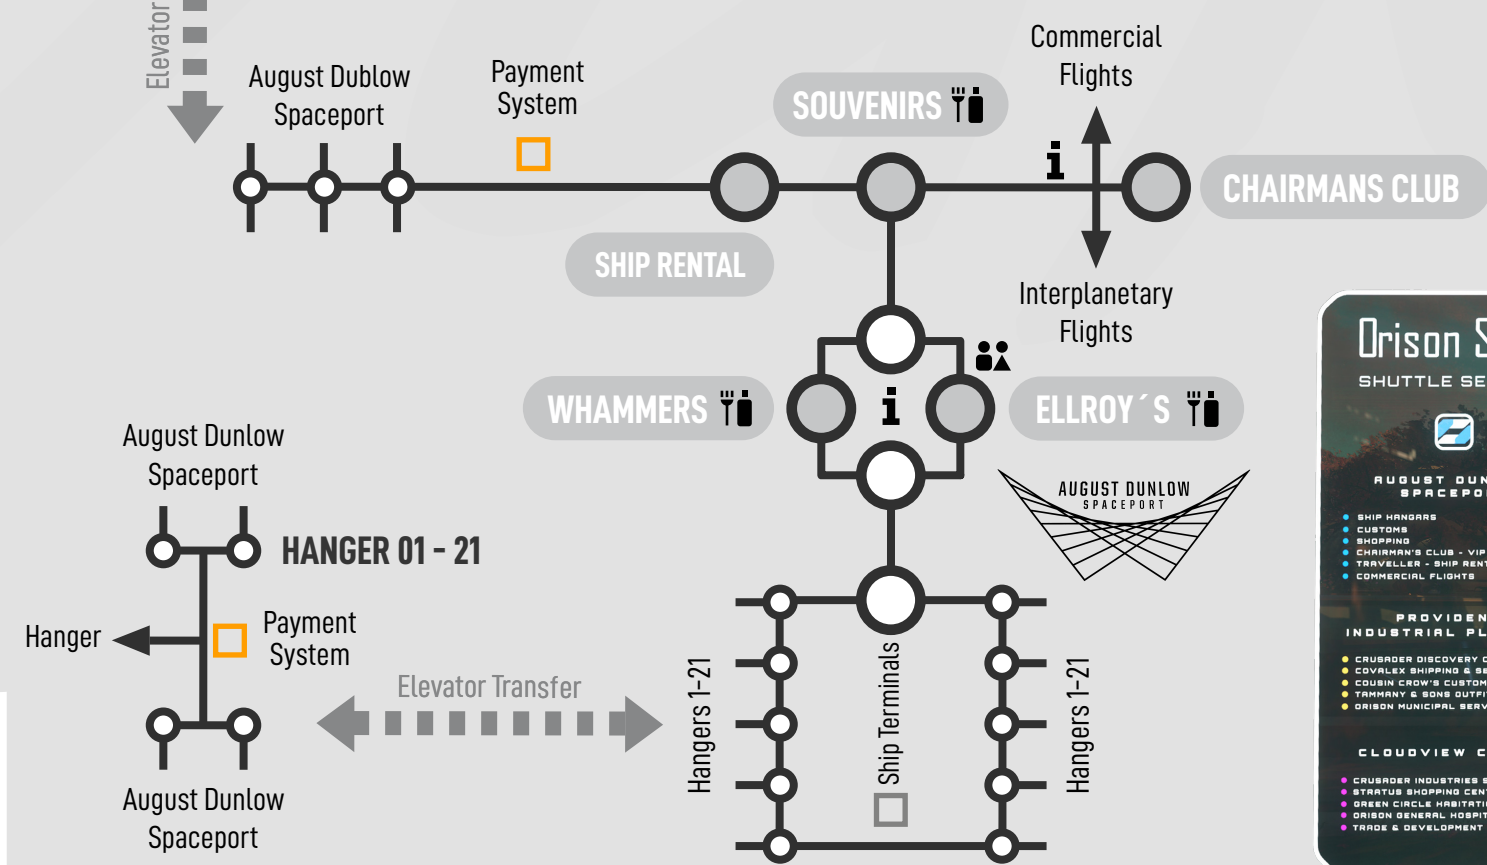

CRUSADER ORISON CITY MAP

ALPHA 3.15

- VOYAGER BAR
- CRUSADER SECURITY
- WHAMMERS
- FTL COURIER Trading
- KEL-TO
- MAKAU
- STRATUS
- TDD Trading
- HOSPITAL

Orison Skyway SHUTTLE SERVICE

AUGUST DUNLOW SPACEPORT

- SHIP HANDERS
- CUSTOMER SERVICE
- SHOPS
- CHAIRMAN'S CLUB - VIP LOUNGE
- TRAVELLER - SHIP RENTAL
- COMMERCIAL FLIGHTS

PROVIDENCE INDUSTRIAL PLATFORM

- CRUSADER DISCOVERY CENTER
- COVALEX SHIPPING & SHIP STORES
- COUSIN CROW'S CUSTOM CRAFT
- PROBABLY A SHIP CRAFTERS
- ORISON MUNICIPAL SERVICES

CLOUDVIEW CENTER

- CRUSADER INDUSTRIES WORKROOM
- STRATUS SHOPPING CENTER
- GREENCIRCLE HOUSING
- DISCOVER TOUR STATION
- TRADE & DEVELOPMENT DIVISION

- ELEVATOR
- LOCATION
- PATH CROSSING
- ☐ TERMINALS
- PATH
- DEAD END
- - - CHANGING ZONE
- 🍴 FOOD & DRINK
- 👕 CLOTH
- 🚽 TOILET
- ☐ PAYMENT SYSTEM