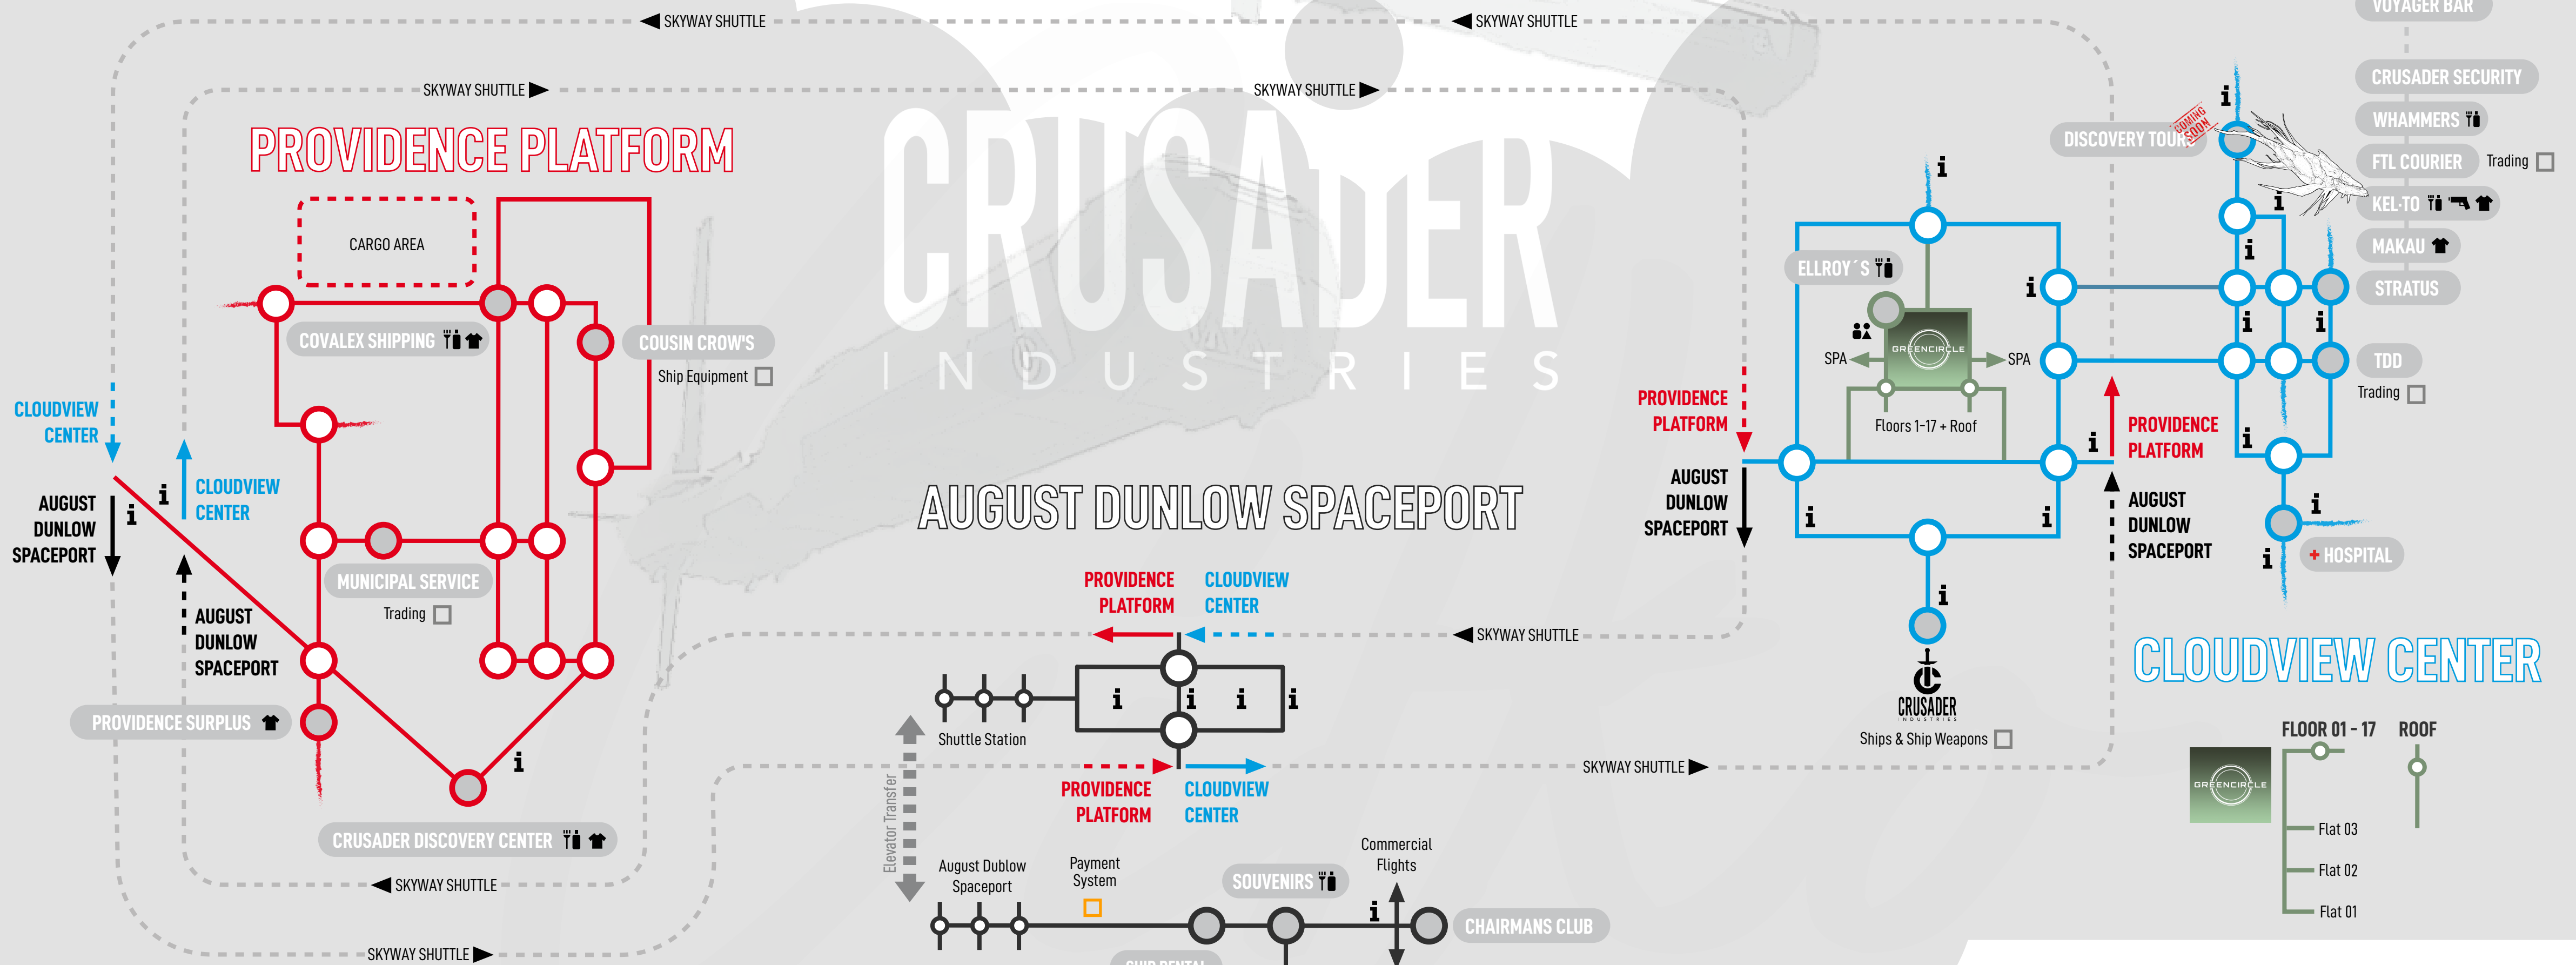

CRUSADER ORISON CITY MAP

ALPHA 3.15

- VOYAGER BAR
- CRUSADER SECURITY
- WHAMMERS
- FTL COURIER Trading
- KEL-TO
- MAKAU
- STRATUS
- TDD Trading
- HOSPITAL

Orison Skyway SHUTTLE SERVICE

AUGUST DUNLOW SPACEPORT

- SHIP HANDERS
- CUSTOMER SERVICE
- SHOPS
- CHAIRMAN'S CLUB - VIP LOUNGE
- TRAVELLER - SHIP RENTAL
- COMMERCIAL FLIGHTS

PROVIDENCE INDUSTRIAL PLATFORM

- CRUSADER DISCOVERY CENTER
- COVALEX SHIPPING & SHIP STORES
- COUSIN CROW'S CUSTOM CRAFT
- PROBABLY A SHIP CRAFTERS
- ORISON MUNICIPAL SERVICES

CLOUDVIEW CENTER

- CRUSADER INDUSTRIES WORKROOM
- STRATUS SHOPPING CENTER
- GREENCIRCLE HOUSING
- DISCOVER TOUR STATION
- TRADE & DEVELOPMENT DIVISION

- ELEVATOR
- LOCATION
- PATH CROSSING
- ☐ TERMINALS
- PATH
- DEAD END
- - - CHANGING ZONE
- 🍴 FOOD & DRINK
- 👕 CLOTH
- 🚽 TOILET
- ☐ PAYMENT SYSTEM