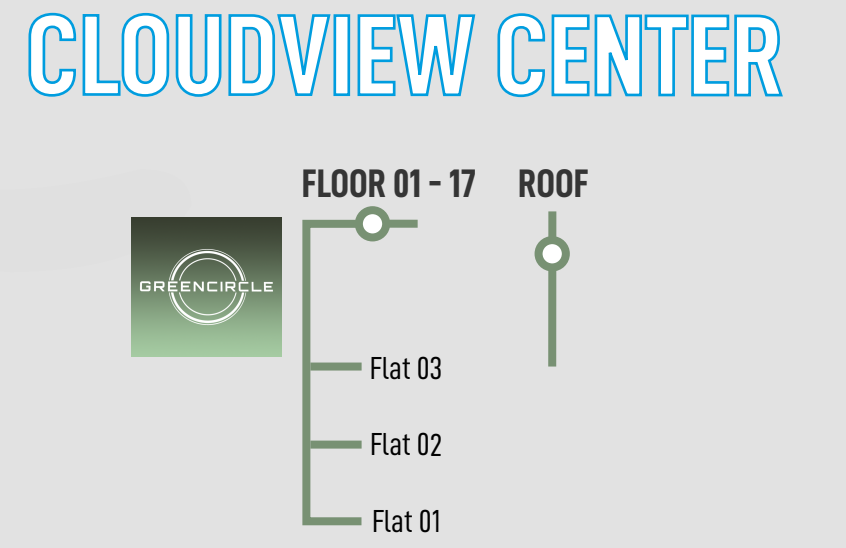

Orison Skyway SHUTTLE SERVICE

AUGUST DUNLOW SPACEPORT

- SHIP HANDERS
- CUSTOMER SERVICE
- SHOPS
- CHAIRMAN'S CLUB - VIP LOUNGE
- TRAVELLER - SHIP RENTAL
- COMMERCIAL FLIGHTS

PROVIDENCE INDUSTRIAL PLATFORM

- CRUSADER DISCOVERY CENTER
- COVALEX SHIPPING & SHIP STORES
- COUSIN CROW'S CUSTOM CRAFT
- PROBABLY A SHIP CRAFTERS
- ORISON MUNICIPAL SERVICES

CLOUDVIEW CENTER

- CRUSADER INDUSTRIES WORKROOM
- STRATUS SHOPPING CENTER
- GREENCIRCLE HOUSING
- DISCOVER TOUR STATION
- TRADE & DEVELOPMENT DIVISION

- ELEVATOR
- LOCATION
- PATH CROSSING
- ☐ TERMINALS
- PATH
- DEAD END
- - - CHANGING ZONE
- 🍴 FOOD & DRINK
- 👕 CLOTH
- 🚽 TOILET
- ☐ PAYMENT SYSTEM